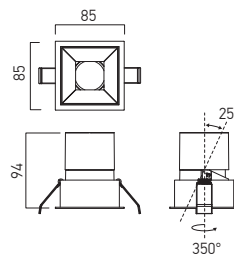

PTD04

FINISHING AVAILABLE

Code	Finishing	Type of LED	Power	Input voltage	Output current/voltage driver	Driver	LED flux	System flux	CCT	Optic	CRI	Weight
PTD04WW SWH/SWH	SWH/SWH	COB BRIDGELUX	1x12W	220-240V AC	500 mA / 14-20V	Included	1040 lm	600 lm	3000K	27°	90	0,42 kg
● PTD04NW SWH/SWH	SWH/SWH	COB BRIDGELUX	1x12W	220-240V AC	500 mA / 14-20V	Included	1112 lm	642 lm	4000K	27°	90	0,42 kg
PTD04WW SWH/SBK	SWH/SBK	COB BRIDGELUX	1x12W	220-240V AC	500 mA / 14-20V	Included	1040 lm	600 lm	3000K	27°	90	0,42 kg
● PTD04NW SWH/SBK	SWH/SBK	COB BRIDGELUX	1x12W	220-240V AC	500 mA / 14-20V	Included	1112 lm	642 lm	4000K	27°	90	0,42 kg
PTD04WW SBK/SBK	SBK/SBK	COB BRIDGELUX	1x12W	220-240V AC	500 mA / 14-20V	Included	1040 lm	600 lm	3000K	27°	90	0,42 kg
● PTD04NW SBK/SBK	SBK/SBK	COB BRIDGELUX	1x12W	220-240V AC	500 mA / 14-20V	Included	1112 lm	642 lm	4000K	27°	90	0,42 kg

● ORDERED UPON REQUEST / DISPONIBIL DOAR LA COMANDĂ / DISPONIBILE SOLO SU ORDINAZIONE