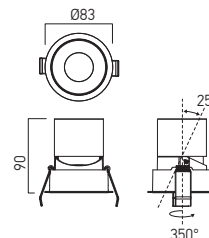

PTD03

FINISHING AVAILABLE

Code	Finishing	Type of LED	Power	Input voltage	Output current/voltage driver	Driver	LED flux	System flux	CCT	Optic	CRI	Weight
PTD03WW SWH/SWH	SWH/SWH	COB BRIDGELUX	1x12W	220-240V AC	500 mA / 14-20V	Included	1040 lm	620 lm	3000K	27°	90	0,41 kg
● PTD03NW SWH/SWH	SWH/SWH	COB BRIDGELUX	1x12W	220-240V AC	500 mA / 14-20V	Included	1112 lm	663 lm	4000K	27°	90	0,41 kg
PTD03WW SWH/SBK	SWH/SBK	COB BRIDGELUX	1x12W	220-240V AC	500 mA / 14-20V	Included	1040 lm	620 lm	3000K	27°	90	0,41 kg
● PTD03NW SWH/SBK	SWH/SBK	COB BRIDGELUX	1x12W	220-240V AC	500 mA / 14-20V	Included	1112 lm	663 lm	4000K	27°	90	0,41 kg
PTD03WW SBK/SBK	SBK/SBK	COB BRIDGELUX	1x12W	220-240V AC	500 mA / 14-20V	Included	1040 lm	620 lm	3000K	27°	90	0,41 kg
● PTD03NW SBK/SBK	SBK/SBK	COB BRIDGELUX	1x12W	220-240V AC	500 mA / 14-20V	Included	1112 lm	663 lm	4000K	27°	90	0,41 kg

● ORDERED UPON REQUEST / DISPONIBIL DOAR LA COMANDĂ / DISPONIBILE SOLO SU ORDINAZIONE