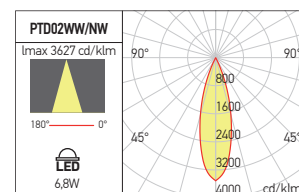

PTD02

FINISHING AVAILABLE

Code	Finishing	Type of LED	Power	Input voltage	Output current/voltage driver	Driver	LED flux	System flux	CCT	Optic	CRI	Weight
PTD02WW SWH/SWH	SWH/SWH	COB BRIDGELUX	1x6,8W	220-240V AC	300 mA / 12-21V	Included	660 lm	280 lm	3000K	30°	90	60x60 mm, 0,40 kg
● PTD02NW SWH/SWH	SWH/SWH	COB BRIDGELUX	1x6,8W	220-240V AC	300 mA / 12-21V	Included	705 lm	299 lm	4000K	30°	90	60x60 mm, 0,40 kg
PTD02WW SWH/SBK	SWH/SBK	COB BRIDGELUX	1x6,8W	220-240V AC	300 mA / 12-21V	Included	660 lm	280 lm	3000K	30°	90	60x60 mm, 0,40 kg
● PTD02NW SWH/SBK	SWH/SBK	COB BRIDGELUX	1x6,8W	220-240V AC	300 mA / 12-21V	Included	705 lm	299 lm	4000K	30°	90	60x60 mm, 0,40 kg
PTD02WW SBK/SBK	SBK/SBK	COB BRIDGELUX	1x6,8W	220-240V AC	300 mA / 12-21V	Included	660 lm	280 lm	3000K	30°	90	60x60 mm, 0,40 kg
● PTD02NW SBK/SBK	SBK/SBK	COB BRIDGELUX	1x6,8W	220-240V AC	300 mA / 12-21V	Included	705 lm	299 lm	4000K	30°	90	60x60 mm, 0,40 kg

● ORDERED UPON REQUEST / DISPONIBIL DOAR LA COMANDĂ / DISPONIBILE SOLO SU ORDINAZIONE