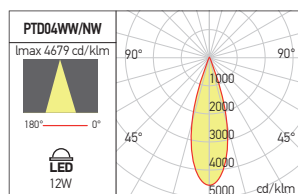

PTD04

FINISHING AVAILABLE

Code	Finishing	Type of LED	Power	Input voltage	Output current/voltage driver	Driver	LED flux	System flux	CCT	Optic	CRI	Weight
PTD04WW SWH/SWH	SWH/SWH	COB BRIDGELUX	1x12W	220-240V AC	500 mA / 14-20V	Included	1040 lm	600 lm	3000K	27°	90	0,42 kg
● PTD04NW SWH/SWH	SWH/SWH	COB BRIDGELUX	1x12W	220-240V AC	500 mA / 14-20V	Included	1112 lm	642 lm	4000K	27°	90	0,42 kg
PTD04WW SWH/SBK	SWH/SBK	COB BRIDGELUX	1x12W	220-240V AC	500 mA / 14-20V	Included	1040 lm	600 lm	3000K	27°	90	0,42 kg
● PTD04NW SWH/SBK	SWH/SBK	COB BRIDGELUX	1x12W	220-240V AC	500 mA / 14-20V	Included	1112 lm	642 lm	4000K	27°	90	0,42 kg
PTD04WW SBK/SBK	SBK/SBK	COB BRIDGELUX	1x12W	220-240V AC	500 mA / 14-20V	Included	1040 lm	600 lm	3000K	27°	90	0,42 kg
● PTD04NW SBK/SBK	SBK/SBK	COB BRIDGELUX	1x12W	220-240V AC	500 mA / 14-20V	Included	1112 lm	642 lm	4000K	27°	90	0,42 kg

● ORDERED UPON REQUEST / DISPONIBIL DOAR LA COMANDĂ / DISPONIBILE SOLO SU ORDINAZIONE