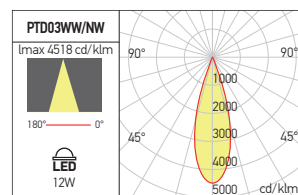

PTD03

FINISHING AVAILABLE

Code	Finishing	Type of LED	Power	Input voltage	Output current/voltage driver	Driver	LED flux	System flux	CCT	Optic	CRI	Weight
PTD03WW SWH/SWH	SWH/SWH	COB BRIDGELUX	1x12W	220-240V AC	500 mA / 14-20V	Included	1040 lm	620 lm	3000K	27°	90	0,41 kg
● PTD03NW SWH/SWH	SWH/SWH	COB BRIDGELUX	1x12W	220-240V AC	500 mA / 14-20V	Included	1112 lm	663 lm	4000K	27°	90	0,41 kg
PTD03WW SWH/SBK	SWH/SBK	COB BRIDGELUX	1x12W	220-240V AC	500 mA / 14-20V	Included	1040 lm	620 lm	3000K	27°	90	0,41 kg
● PTD03NW SWH/SBK	SWH/SBK	COB BRIDGELUX	1x12W	220-240V AC	500 mA / 14-20V	Included	1112 lm	663 lm	4000K	27°	90	0,41 kg
PTD03WW SBK/SBK	SBK/SBK	COB BRIDGELUX	1x12W	220-240V AC	500 mA / 14-20V	Included	1040 lm	620 lm	3000K	27°	90	0,41 kg
● PTD03NW SBK/SBK	SBK/SBK	COB BRIDGELUX	1x12W	220-240V AC	500 mA / 14-20V	Included	1112 lm	663 lm	4000K	27°	90	0,41 kg

● ORDERED UPON REQUEST / DISPONIBIL DOAR LA COMANDĂ / DISPONIBILE SOLO SU ORDINAZIONE