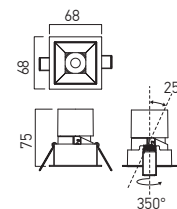

PTD02

FINISHING AVAILABLE

Code	Finishing	Type of LED	Power	Input voltage	Output current/voltage driver	Driver	LED flux	System flux	CCT	Optic	CRI	Weight
PTD02WW SWH/SWH	SWH/SWH	COB BRIDGELUX	1x6,8W	220-240V AC	300 mA / 12-21V	Included	660 lm	280 lm	3000K	30°	90	60x60 mm, 0,40 kg
● PTD02NW SWH/SWH	SWH/SWH	COB BRIDGELUX	1x6,8W	220-240V AC	300 mA / 12-21V	Included	705 lm	299 lm	4000K	30°	90	60x60 mm, 0,40 kg
PTD02WW SWH/SBK	SWH/SBK	COB BRIDGELUX	1x6,8W	220-240V AC	300 mA / 12-21V	Included	660 lm	280 lm	3000K	30°	90	60x60 mm, 0,40 kg
● PTD02NW SWH/SBK	SWH/SBK	COB BRIDGELUX	1x6,8W	220-240V AC	300 mA / 12-21V	Included	705 lm	299 lm	4000K	30°	90	60x60 mm, 0,40 kg
PTD02WW SBK/SBK	SBK/SBK	COB BRIDGELUX	1x6,8W	220-240V AC	300 mA / 12-21V	Included	660 lm	280 lm	3000K	30°	90	60x60 mm, 0,40 kg
● PTD02NW SBK/SBK	SBK/SBK	COB BRIDGELUX	1x6,8W	220-240V AC	300 mA / 12-21V	Included	705 lm	299 lm	4000K	30°	90	60x60 mm, 0,40 kg

● ORDERED UPON REQUEST / DISPONIBIL DOAR LA COMANDĂ / DISPONIBILE SOLO SU ORDINAZIONE