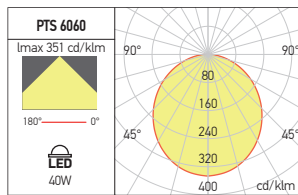

Code	Finishing	Type of LED	Power	Input voltage	Output current/voltage driver	Driver	LED flux	System flux	CCT	CRI	Optics	Weight
● PTS3060WW MWH	MWH	SMD 2835	24W	220-240V AC	600 mA / 32-40V DC	Included	2880 lm	2023 lm	3000K	80	120°	0,91 Kg
● PTS3060NW MWH	MWH	SMD 2835	24W	220-240V AC	600 mA / 32-40V DC	Included	3000 lm	2158 lm	4000K	80	120°	0,91 Kg
● PTS30120WW MWH	MWH	SMD 2835	40W	220-240V AC	1000 mA / 30-42V DC	Included	4800 lm	3349 lm	3000K	80	120°	1,93 Kg
● PTS30120NW MWH	MWH	SMD 2835	40W	220-240V AC	1000 mA / 30-42V DC	Included	5000 lm	3578 lm	4000K	80	120°	1,93 Kg
● PTS6060WW MWH	MWH	SMD 2835	40W	220-240V AC	1000 mA / 30-42V DC	Included	4200 lm	3327 lm	3000K	80	120°	2,10 Kg
● PTS6060NW MWH	MWH	SMD 2835	40W	220-240V AC	1000 mA / 30-42V DC	Included	4400 lm	3553 lm	4000K	80	120°	2,10 Kg