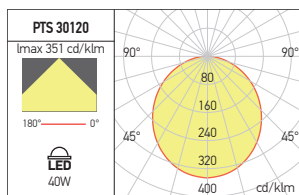

PTS30120

FINISHING AVAILABLE

MWH