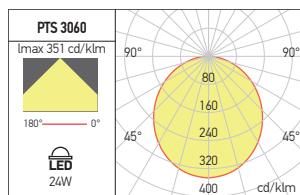

PTS3060

FINISHING AVAILABLE

MWH