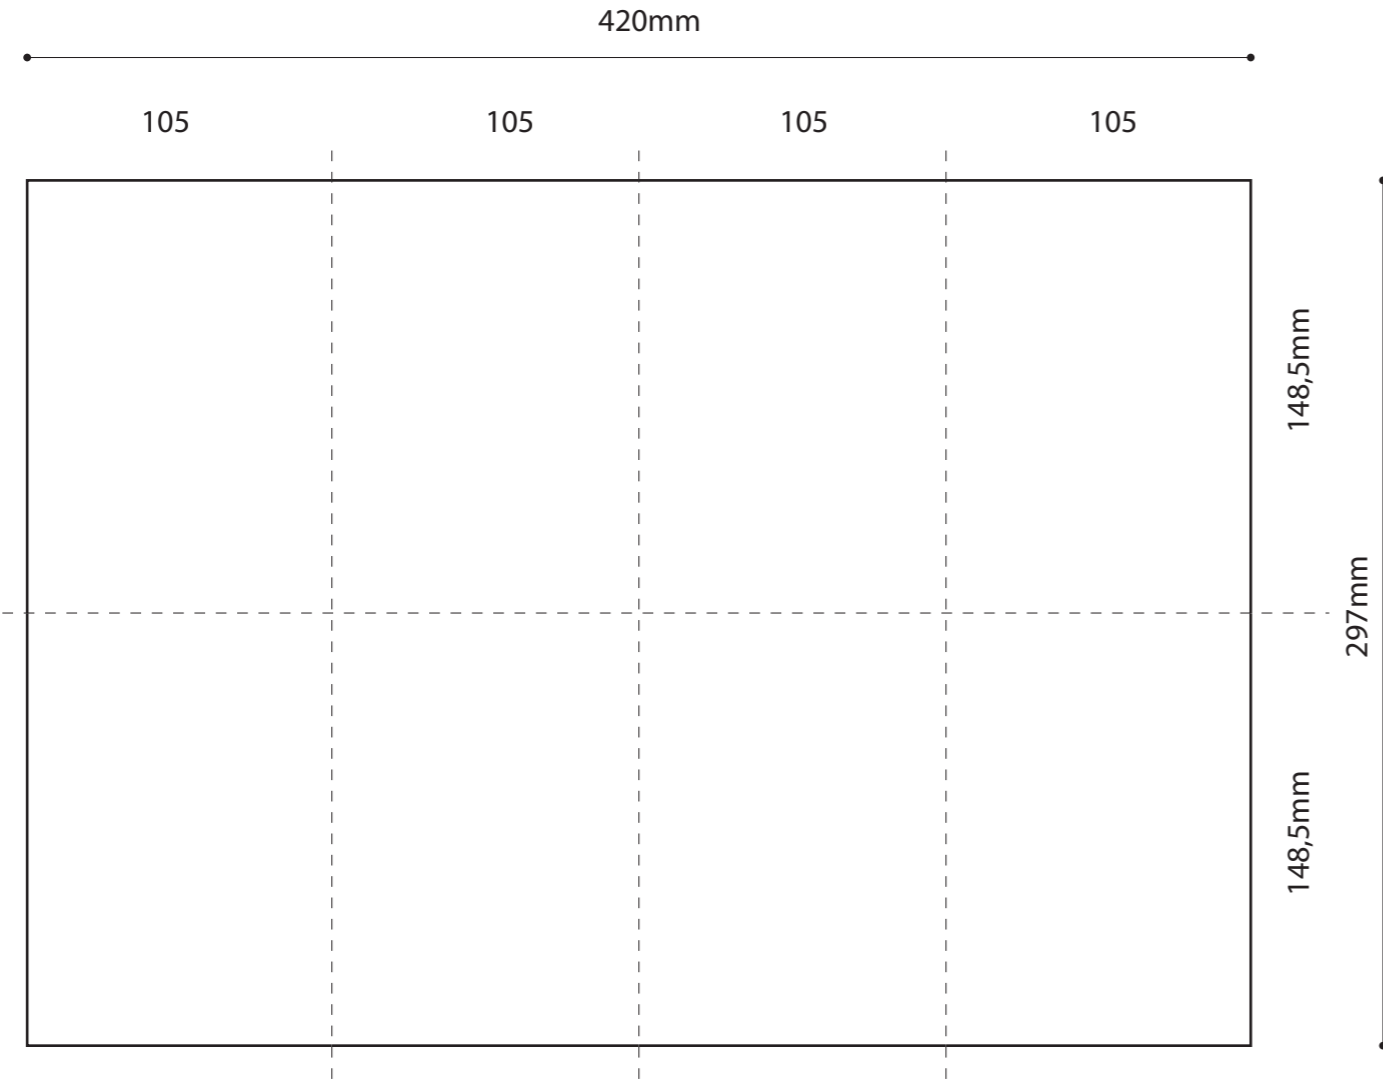

Code	Type of LED	Power P(W)	Input voltage	Input frequency fin(Hz)	LED flux (lm)	System flux (lm)	Color temperature of LED	Weight (kg)	Energy efficiency class
MU01WW MWH/S/BK/SGD	CITIZEN COB LED	1x9W	220-240V	50/60Hz	1352 lm	834 lm	3000K	0,31	D
MU01NW MWH/S/BK/SGD	CITIZEN COB LED	1x9W	220-240V	50/60Hz	1394 lm	876 lm	4000K	0,31	C
MU02WW MWH/S/BK/SGD	CITIZEN COB LED	1x13W	220-240V	50/60Hz	1760 lm	1237 lm	3000K	0,38	D
MU02NW MWH/S/BK/SGD	CITIZEN COB LED	1x13W	220-240V	50/60Hz	1880 lm	1274 lm	4000K	0,38	D

The light source of this luminaire is not replaceable. When the light source reaches its end of life, the whole luminaire shall be replaced.

Standards: EN 60598-1:2008 + A11:2009, EN 60598-2-4:1997, EN 60529:1992, EN 62031:2008 + A1:2013, EN 62493:2010, EN 62471:2008, EN 55015:2006 + A1:2007 + A2:2009, EN 61000-3-2:2006 + A1:2009 + A2:2009, N 61000-3-3:2008, EN 61547:2009.

Importator: Arelux S.R.L., str. Al. Tolstoi, nr. 12, Bacău - 600093, ROMANIA. Tel: +40 0234 514 492 / 546 620. Fax: +40 0234 546 677.

OPEN SIZE 420x297mm

CLOSED SIZE 105x148,5mm

PRINT: 1 color (black) front and back side