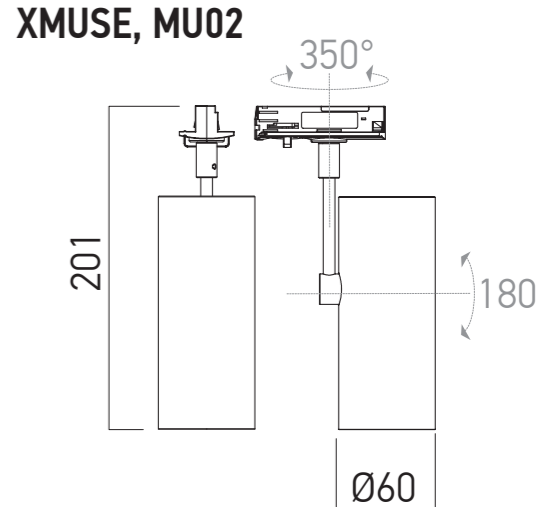

Code	Type of LED	Power P(W)	Input voltage	Input frequency fin(Hz)	LED flux (lm)	System flux (lm)	Color temperature of LED	Weight (kg)	Energy efficiency class
MU01WW MWH/S/BK/SGD	CITIZEN COB LED	1x9W	220-240V	50/60Hz	1352 lm	834 lm	3000K	0,31	D
MU01NW MWH/S/BK/SGD	CITIZEN COB LED	1x9W	220-240V	50/60Hz	1394 lm	876 lm	4000K	0,31	C
MU02WW MWH/S/BK/SGD	CITIZEN COB LED	1x13W	220-240V	50/60Hz	1760 lm	1237 lm	3000K	0,38	D
MU02NW MWH/S/BK/SGD	CITIZEN COB LED	1x13W	220-240V	50/60Hz	1880 lm	1274 lm	4000K	0,38	D

The light source of this luminaire is not replaceable. When the light source reaches its end of life, the whole luminaire shall be replaced.

Standards: EN 60598-1:2008 + A11:2009, EN 60598-2-4:1997, EN 60529:1992, EN 62031:2008 + A1:2013, EN 62493:2010, EN 62471:2008, EN 55015:2006 + A1:2007 + A2:2009, EN 61000-3-2:2006 + A1:2009 + A2:2009, N 61000-3-3:2008, EN 61547:2009.

Importator: Arelux S.R.L., str. Al. Tolstoi, nr. 12, Bacău - 600093, ROMANIA. Tel: +40 0234 514 492 / 546 620. Fax: +40 0234 546 677.

OPEN SIZE 420x297mm

CLOSED SIZE 105x148,5mm

PRINT: 1 color (black) front and back side