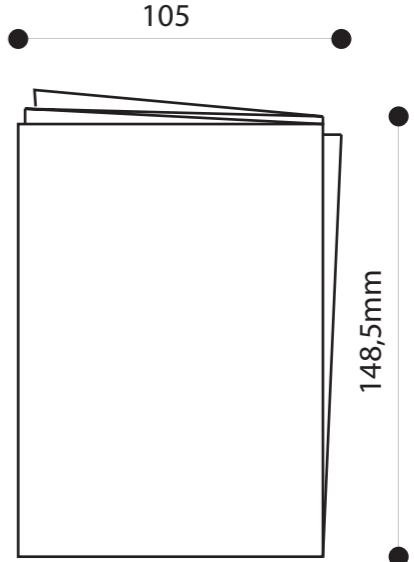

Importator: Arelux S.R.L., str. Al. Tolstoi, nr. 12, Bacău - 600093, ROMANIA. Tel: +40 0234 514 492 / 546 620. Fax: +40 0234 546 677.

OPEN SIZE 420x297mm

CLOSED SIZE 105x148,5mm

PRINT: 1 color (black) front and back side