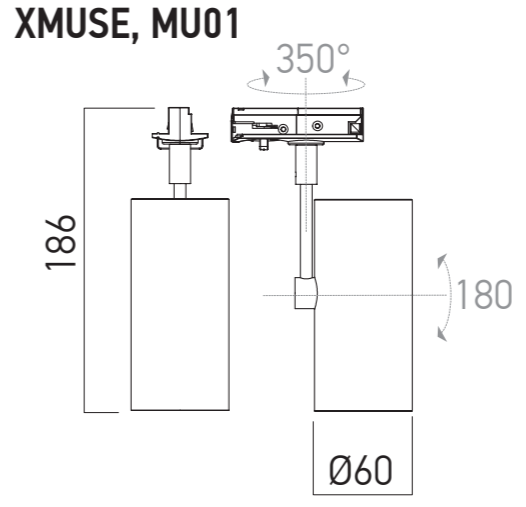

Code	Type of LED	Power P(W)	Input voltage	Input frequency fin(Hz)	LED flux (lm)	System flux (lm)	Color temperature of LED	Weight (kg)	Energy efficiency class
MU01WW MWH/S/BK/SGD	CITIZEN COB LED	1x9W	220-240V	50/60Hz	1352 lm	834 lm	3000K	0,31	D
MU01NW MWH/S/BK/SGD	CITIZEN COB LED	1x9W	220-240V	50/60Hz	1394 lm	876 lm	4000K	0,31	C
MU02WW MWH/S/BK/SGD	CITIZEN COB LED	1x13W	220-240V	50/60Hz	1760 lm	1237 lm	3000K	0,38	D
MU02NW MWH/S/BK/SGD	CITIZEN COB LED	1x13W	220-240V	50/60Hz	1880 lm	1274 lm	4000K	0,38	D

The light source of this luminaire is not replaceable. When the light source reaches its end of life, the whole luminaire shall be replaced.

Standards: EN 60598-1:2008 + A11:2009, EN 60598-2-4:1997, EN 60529:1992, EN 62031:2008 + A1:2013, EN 62493:2010, EN 62471:2008, EN 55015:2006 + A1:2007 + A2:2009, EN 61000-3-2:2006 + A1:2009 + A2:2009, N 61000-3-3:2008, EN 61547:2009.

Importator: Arelux S.R.L., str. Al. Tolstoi, nr. 12, Bacău - 600093, ROMANIA. Tel: +40 0234 514 492 / 546 620. Fax: +40 0234 546 677.