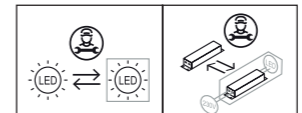

Code	Type of LED	Power P(W)	Input voltage	Input frequency fin(Hz)	LED flux (lm)	System flux (lm)	Color temperature of LED	Weight (kg)	Energy efficiency class
MU01WW MWH/S/BK/SGD	CITIZEN COB LED	1x9W	220-240V	50/60Hz	1352 lm	834 lm	3000K	0,31	D
MU01NW MWH/S/BK/SGD	CITIZEN COB LED	1x9W	220-240V	50/60Hz	1394 lm	876 lm	4000K	0,31	C
MU02WW MWH/S/BK/SGD	CITIZEN COB LED	1x13W	220-240V	50/60Hz	1760 lm	1237 lm	3000K	0,38	D
MU02NW MWH/S/BK/SGD	CITIZEN COB LED	1x13W	220-240V	50/60Hz	1880 lm	1274 lm	4000K	0,38	D

The light source of this luminaire is not replaceable. When the light source reaches its end of life, the whole luminaire shall be replaced.

Standards: EN 60598-1:2008 + A11:2009, EN 60598-2-4:1997, EN 60529:1992, EN 62031:2008 + A1:2013, EN 62493:2010, EN 62471:2008, EN 55015:2006 + A1:2007 + A2:2009, EN 61000-3-2:2006 + A1:2009 + A2:2009, N 61000-3-3:2008, EN 61547:2009.

Importator: Arelux S.R.L., str. Al. Tolstoi, nr. 12, Bacău - 600093, ROMANIA. Tel: +40 0234 514 492 / 546 620. Fax: +40 0234 546 677.