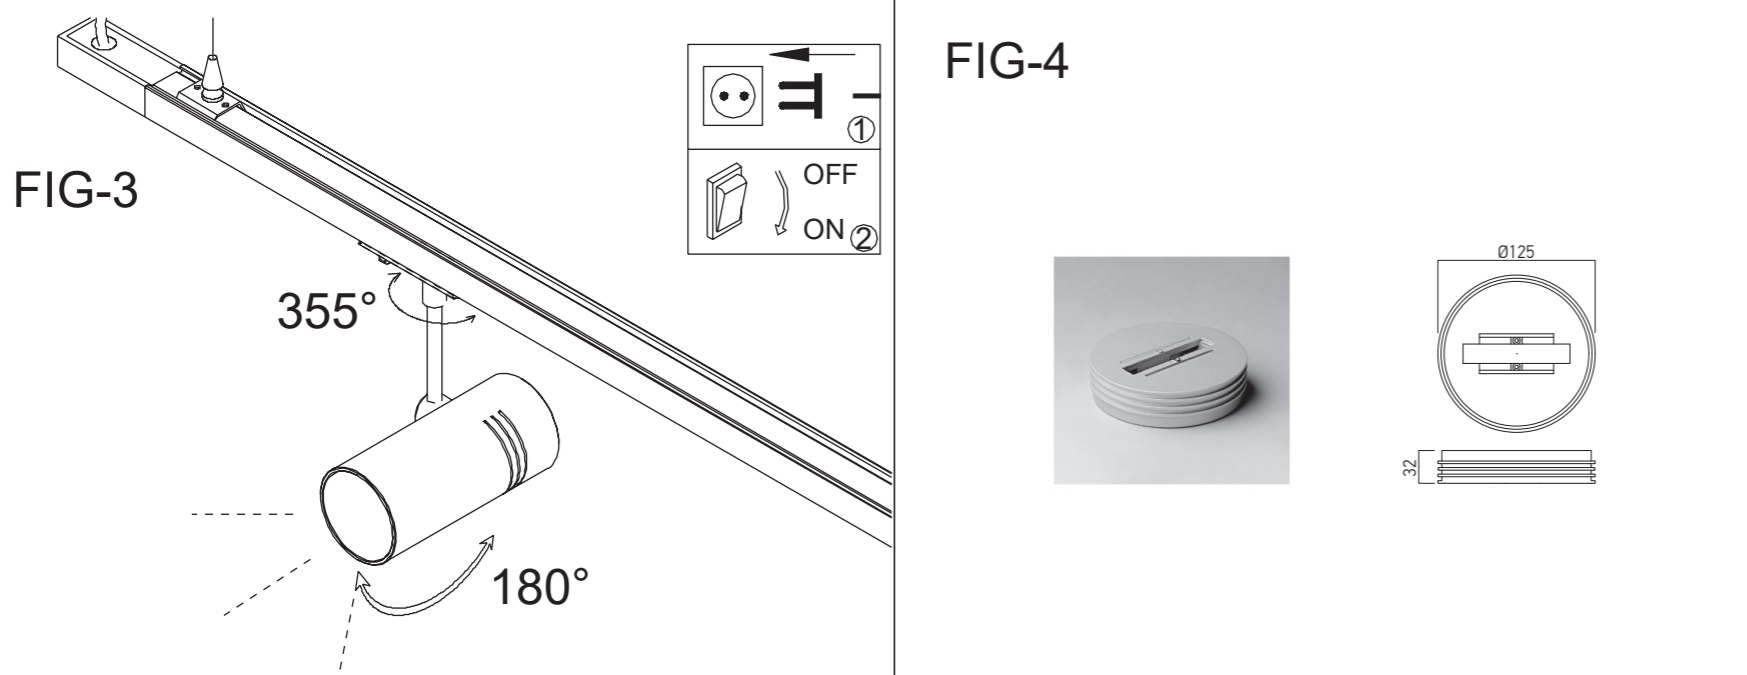

Code	Type of LED	Power P(W)	Input voltage	Input frequency fin(Hz)	LED flux (lm)	System flux (lm)	Color temperature of LED	Weight (kg)	Energy efficiency class
MU01WW MWH/S/BK/SGD	CITIZEN COB LED	1x9W	220-240V	50/60Hz	1352 lm	834 lm	3000K	0,31	D
MU01NW MWH/S/BK/SGD	CITIZEN COB LED	1x9W	220-240V	50/60Hz	1394 lm	876 lm	4000K	0,31	C
MU02WW MWH/S/BK/SGD	CITIZEN COB LED	1x13W	220-240V	50/60Hz	1760 lm	1237 lm	3000K	0,38	D
MU02NW MWH/S/BK/SGD	CITIZEN COB LED	1x13W	220-240V	50/60Hz	1880 lm	1274 lm	4000K	0,38	D

The light source of this luminaire is not replaceable. When the light source reaches its end of life, the whole luminaire shall be replaced.

Standards: EN 60598-1:2008 + A11:2009, EN 60598-2-4:1997, EN 60529:1992, EN 62031:2008 + A1:2013, EN 62493:2010, EN 62471:2008, EN 55015:2006 + A1:2007 + A2:2009, EN 61000-3-2:2006 + A1:2009 + A2:2009, N 61000-3-3:2008, EN 61547:2009.

Importator: Arelux S.R.L., str. Al. Tolstoi, nr. 12, Bacău - 600093, ROMANIA. Tel: +40 0234 514 492 / 546 620. Fax: +40 0234 546 677.

OPEN SIZE 420x297mm

CLOSED SIZE 105x148,5mm

PRINT: 1 color (black) front and back side