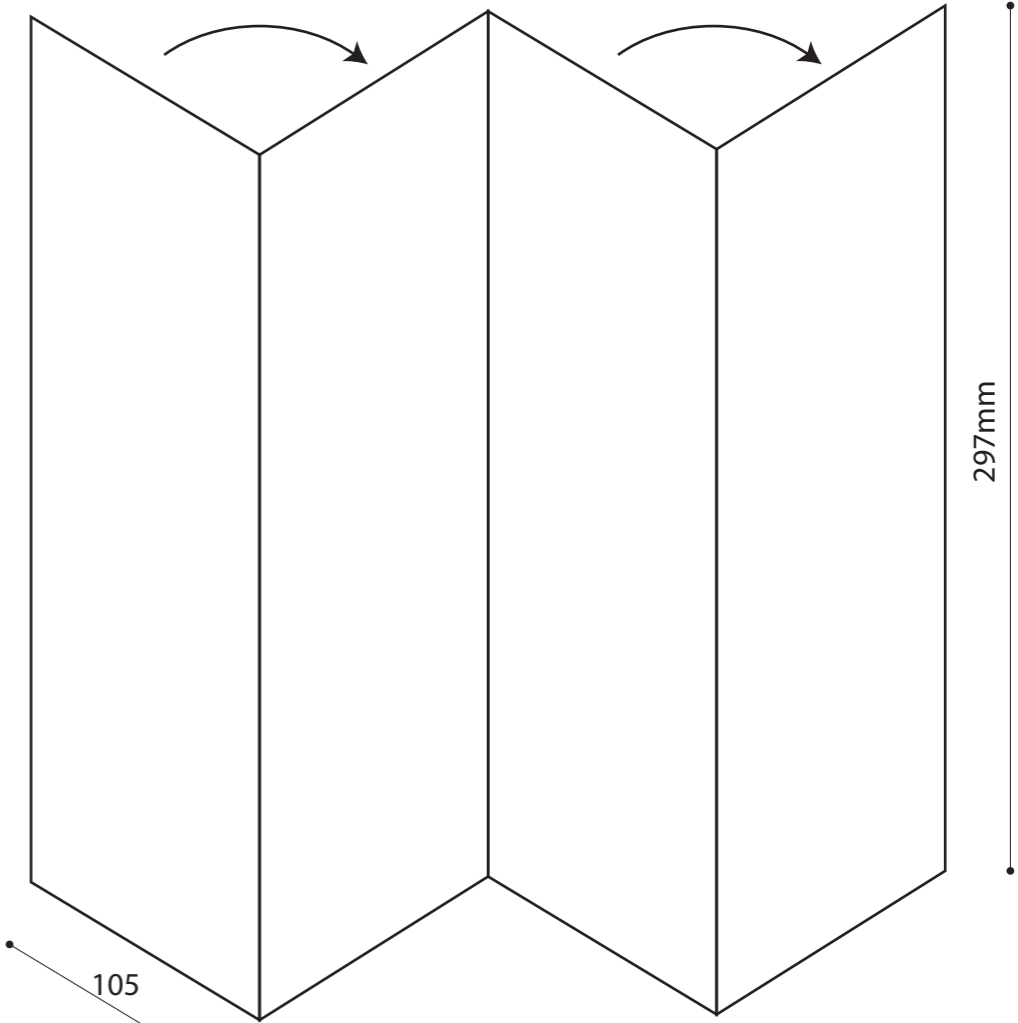

Importator: Arelux S.R.L., str. Al. Tolstoi, nr. 12, Bacău - 600093, ROMANIA. Tel: +40 0234 514 492 / 546 620. Fax: +40 0234 546 677.

OPEN SIZE 420x297mm

CLOSED SIZE 105x148,5mm

PRINT: 1 color (black) front and back side